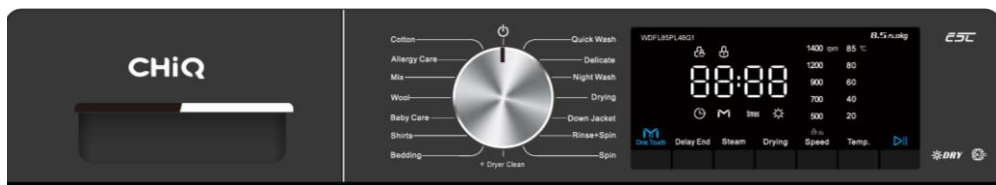

DRY WATER USE
54L/Dry

HEIGHT
847 mm

SPIN SPEED
1400 RPM

DEPTH
577 mm

+ DRYER CLEAN

Removes lint from the dryer channel and improves dryer efficiency.

8.5KG JUMBO WASHING DRUM

Large 530 mm diameter drum enables a higher washing drop to achieve better washing results.

ALLERGY CARE

Deep cleaning of laundry with food grade sterilization to safeguard your family health.

SPECIFICATIONS

CHiQ Model	WDFL85PL48G1	-----	-----
Total wash capacity	8.5 kg	Installation type	Free standing base
Total dry capacity	5 kg	Supply	
Maximum spin speed	1400 RPM	Voltage (V)	220-240
MEPS (star)	4	Frequency (Hz)	50
WELS (star)	4.5	Rated input power (Watt)	2000
Cabinet Colour	Gun Metal	Maximum water temperature	85°C
Display Colour	Black	Drain hose	1.5 m
Product Dimensions (WxHxD) mm	600 x 847 x 577	Water inlet pipe length (m)	1.5 m
Packing Dimensions (WxHxD) mm	670 x 888 x 630		
Net Weight (kg)	65		
Gross Weight (kg)	70		
Display	LED		
Tub / Drum material	Plastic / Stainless steel		
Door	480mm tempered glass		
Loading diameter size	330mm		
Control Type	Digital		
EAN Code	6926130559406		