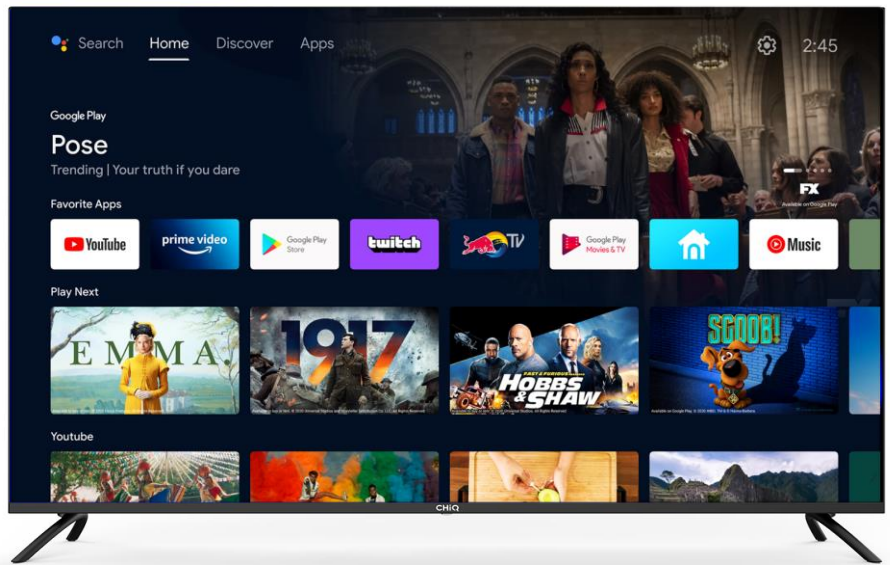

55" 4K UHD Android TV

CHiQ

U55G7P

BLACK
FRAMELESS

DISPLAY SIZE

55"/139cm

RESOLUTION

4K UHD

AUDIO

DOLBY DAP

3 year warranty CHiQ

FEATURES

androidtv

Android PIE harnesses the power of artificial intelligence to give you extra entertainment options and a great user experience.

Personal Google Assistant is always ready to help.

A global online store to find, enjoy, and share your favourite apps, games, movies, music, and books on all your favourite devices.

NETFLIX

Watch thousands of TV shows, movies, and Netflix original programming on your TV.

See what the world is watching, the hottest music videos, news and more.

Enjoy thousands of online streaming videos with Amazon Prime Video.