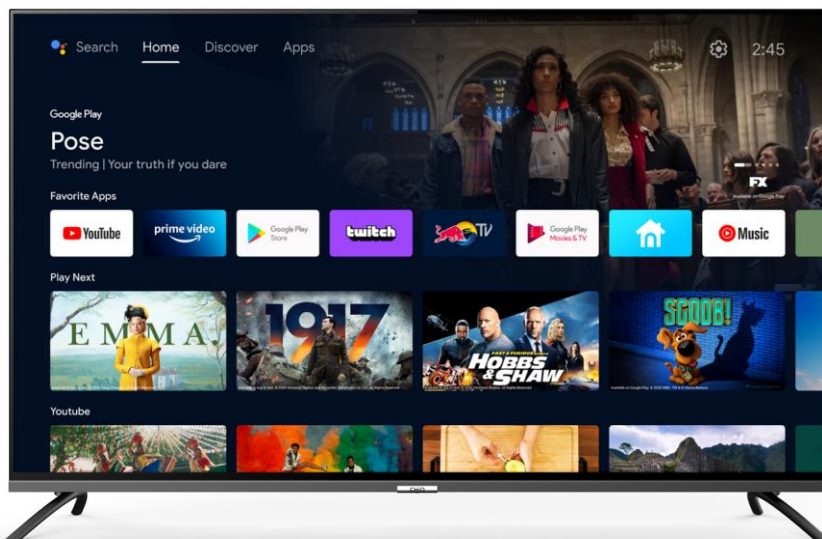

65" 4K UHD Android TV

CHI Q

U65QM8V

QLED
Metal Frameless

DISPLAY SIZE
65"/165cm

RESOLUTION
4K UHD

AUDIO
DOLBY DAP
DOLBY Atmos
DBX-TV

3 year warranty CHI Q

Watch thousands of TV shows, movies, and Netflix original programming on your TV.

See what the world is watching, the hottest music videos, news and more.

Enjoy thousands of online streaming videos with Amazon Prime Video.

Cast your favourite entertainment content from your Android or iOS device.

With 8 million pixels, the image is vivid and real as if it is within reach. 4K UHD has higher pixel density, providing a clearer, better defined picture.