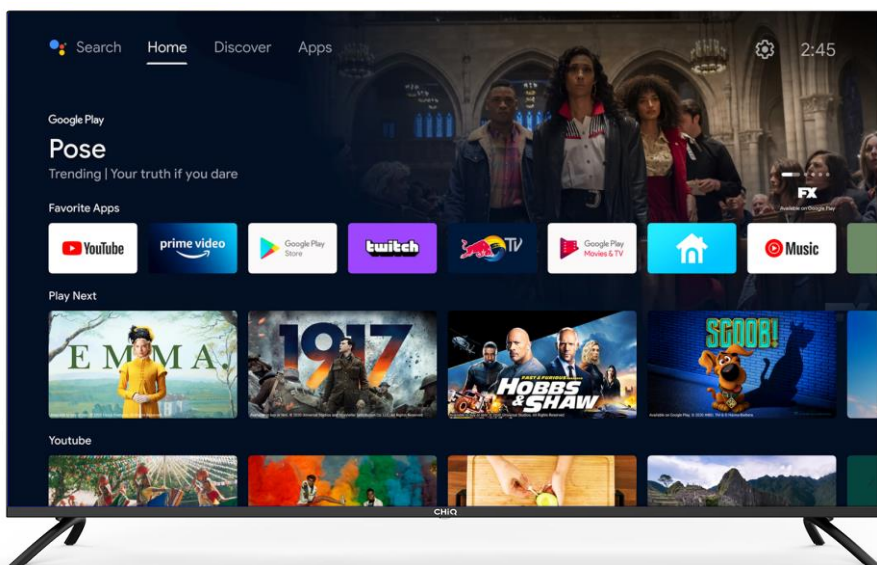

58" 4K UHD Android TV

CHI Q

U58G7P

BLACK
FRAMELESS

DISPLAY SIZE
58"/147cm

RESOLUTION
4K UHD

AUDIO
DOLBY DAP

3 year warranty CHI Q

NETFLIX

Watch thousands of TV shows, movies, and Netflix original programming on your TV.

See what the world is watching, the hottest music videos, news and more.

Enjoy thousands of online streaming videos with Amazon Prime Video.

Cast your favourite entertainment content from your Android or iOS device.

With 8 million pixels, the image is vivid and real as if it is within reach. 4K UHD has higher pixel density, providing a clearer, better defined picture.