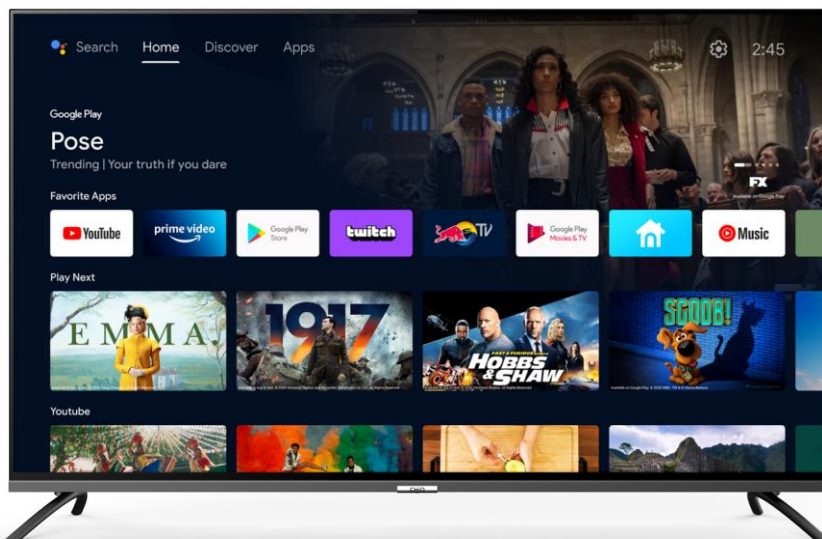

# 55" 4K UHD Android TV

CHI Q

U55QM8V

QLED  
Metal Frameless

DISPLAY SIZE  
55"/139cm

RESOLUTION  
4K UHD

AUDIO  
DOLBY DAP  
DOLBY Atmos  
DBX-TV

**3** year warranty CHI Q

Watch thousands of TV shows, movies, and Netflix original programming on your TV.

See what the world is watching, the hottest music videos, news and more.

Enjoy thousands of online streaming videos with Amazon Prime Video.

Cast your favourite entertainment content from your Android or iOS device.

With 8 million pixels, the image is vivid and real as if it is within reach. 4K UHD has higher pixel density, providing a clearer, better defined picture.