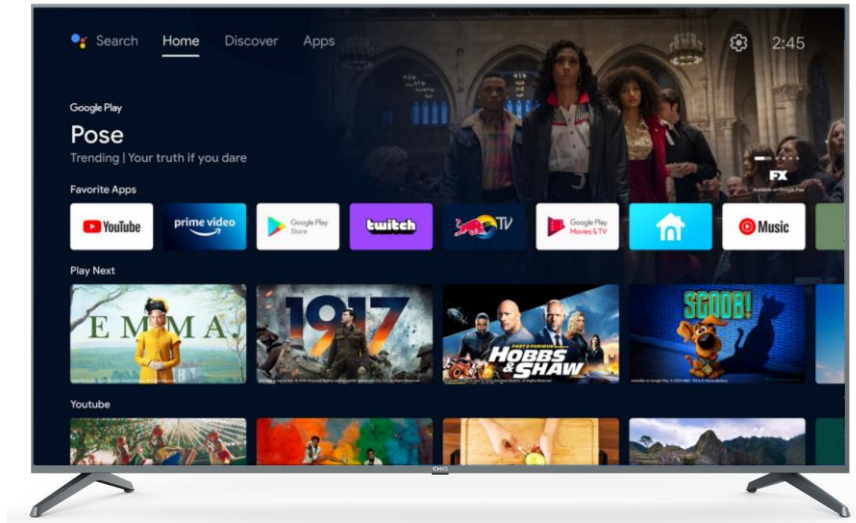

75" 4K UHD Android TV

CHI Q

U75F8T

Big Size
Metal Frame

DISPLAY SIZE
75"/190cm

RESOLUTION
4K UHD

AUDIO
DOLBY DAP
DOLBY Atmos
DBX-TV

3 year warranty CHI Q

Watch thousands of TV shows, movies, and Netflix original programming on your TV.

See what the world is watching, the hottest music videos, news and more.

Enjoy thousands of online streaming videos with Amazon Prime Video.